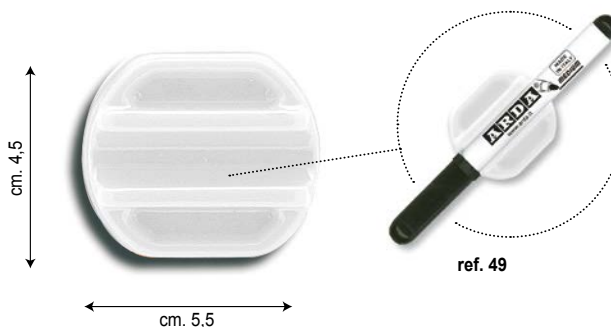

ref. 49

Art.	EAN13 art.	Descrizione / Description	INNER pcs	EAN13 inner	MASTER pcs
49	8007024000490	cm. 4,5 x 5,5	20	8007024502772	20