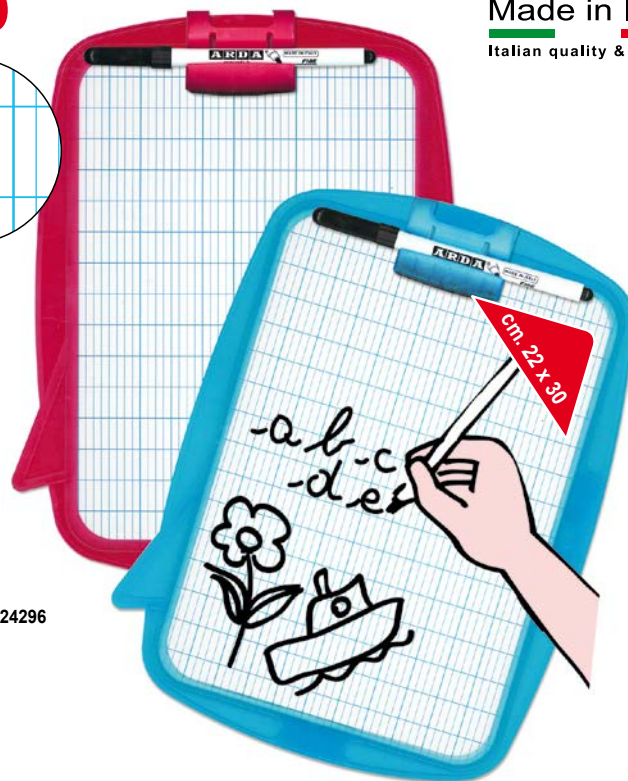

Bifacciali SUPERFICIE IN CARTONE PLASTIFICATO

Double side board - PLASTIC COVERED CARDBOARD

Ardoise double face - SURFACE EN CARTON PLASTIFIE

OVETTO

Ref. 24296

CORNICE : in plastica

FRAME : plastic - CADRE : en plastique

PACKAGING : busta trasparente appendibile

Hanging transparent bag / Sachet transparent suspendu

ACCESSORI COMPRESI : pennarello e cancellino

ACCESSORIES INCLUDED : marker and eraser

ACCESSOIRES INCLUS : marqueur et effacette