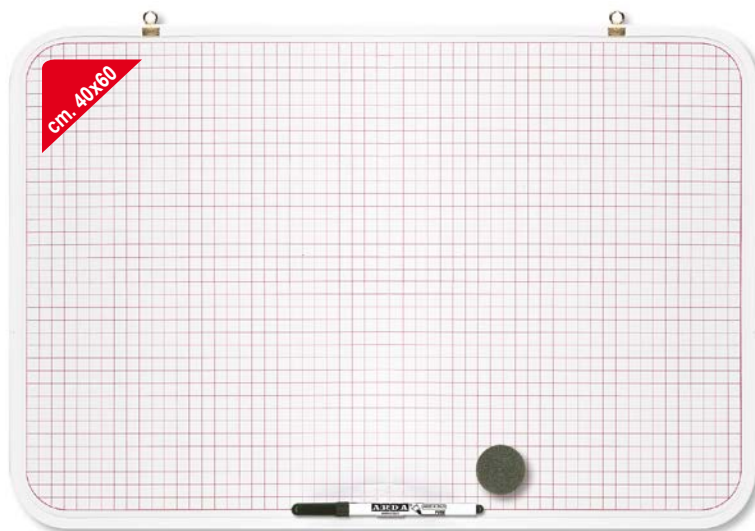

Ref. 3442

VENDUTA SINGOLARMENTE O IN ESPOSITORE
SUPPLIED INDIVIDUALLY OR IN A DISPLAY BOX - FOURNIE A L'UNITE OU EN PRESENTOIR

SINGOLA

Art.	EAN13 art.	Descrizione / Description	INNER pcs	EAN13 inner	MASTER pcs
34232	8007024342323	cm. 19x29	12	8007024501133	12
3382	8007024033825	cm. 24x33	12	8007024501140	12
3392	8007024033924	cm. 32x44	12	8007024501157	12
3442	8007024034426	cm. 40x60	12	8007024501164	12