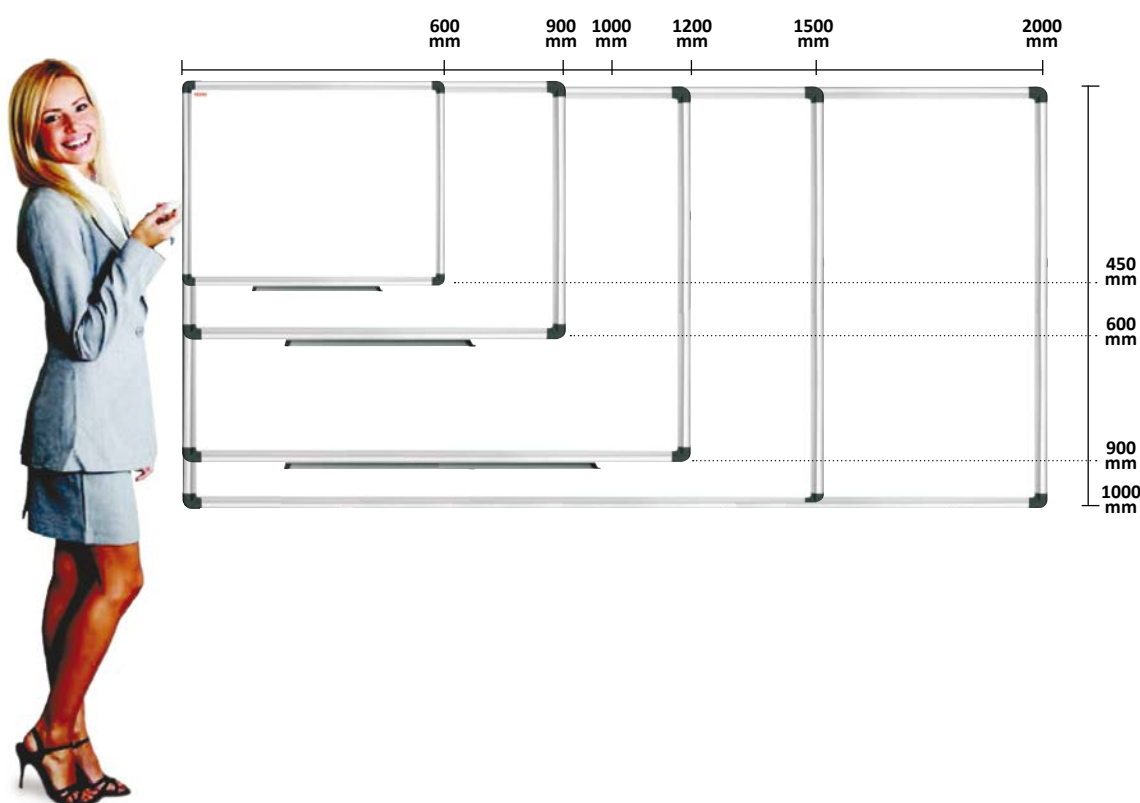

professional

La lavagna per l'ufficio che soddisfa ogni esigenza