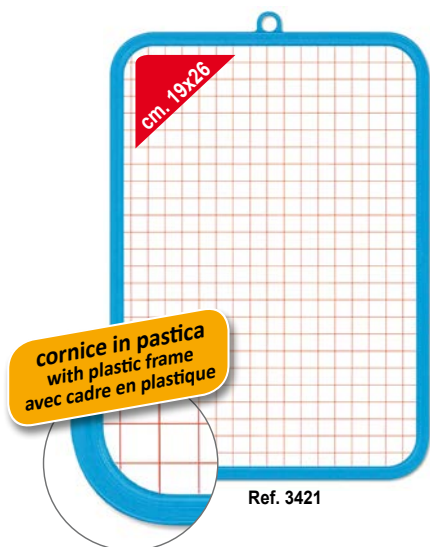

Ardoise double face - SURFACE EN CARTON PLASTIFIE

OVETTO

Seyes

Ref. 24296

CORNICE : in plastica

FRAME : plastic - CADRE : en plastique

PACKAGING : busta trasparente appendibile

Hanging transparent bag / Sachet transparent suspendu

ACCESSORI COMPRESI : pennarello e cancellino

ACCESSORIES INCLUDED : marker and eraser

ACCESSOIRES INCLUS : marqueur et effacette

Art.	EAN13 art.	Descrizione / Description	INNER pcs	EAN13 inner	MASTER pcs
24296	8007024503328	OVETTO cm.22x30	24	8007024503335	24

BASIC economic

IN CARTONE PLASTIFICATO
PLASTIC COVERED CARDBOARD
CARTON PLASTIFIE

Bifacciale - double sided - double face

Senza accessori - without accessories - sans accessoires

Ref. 3421

Ref. 3001

BASIC

CARTONCINO VERNICIATO
PAINTED CARDBOARD
CARTON PEINT